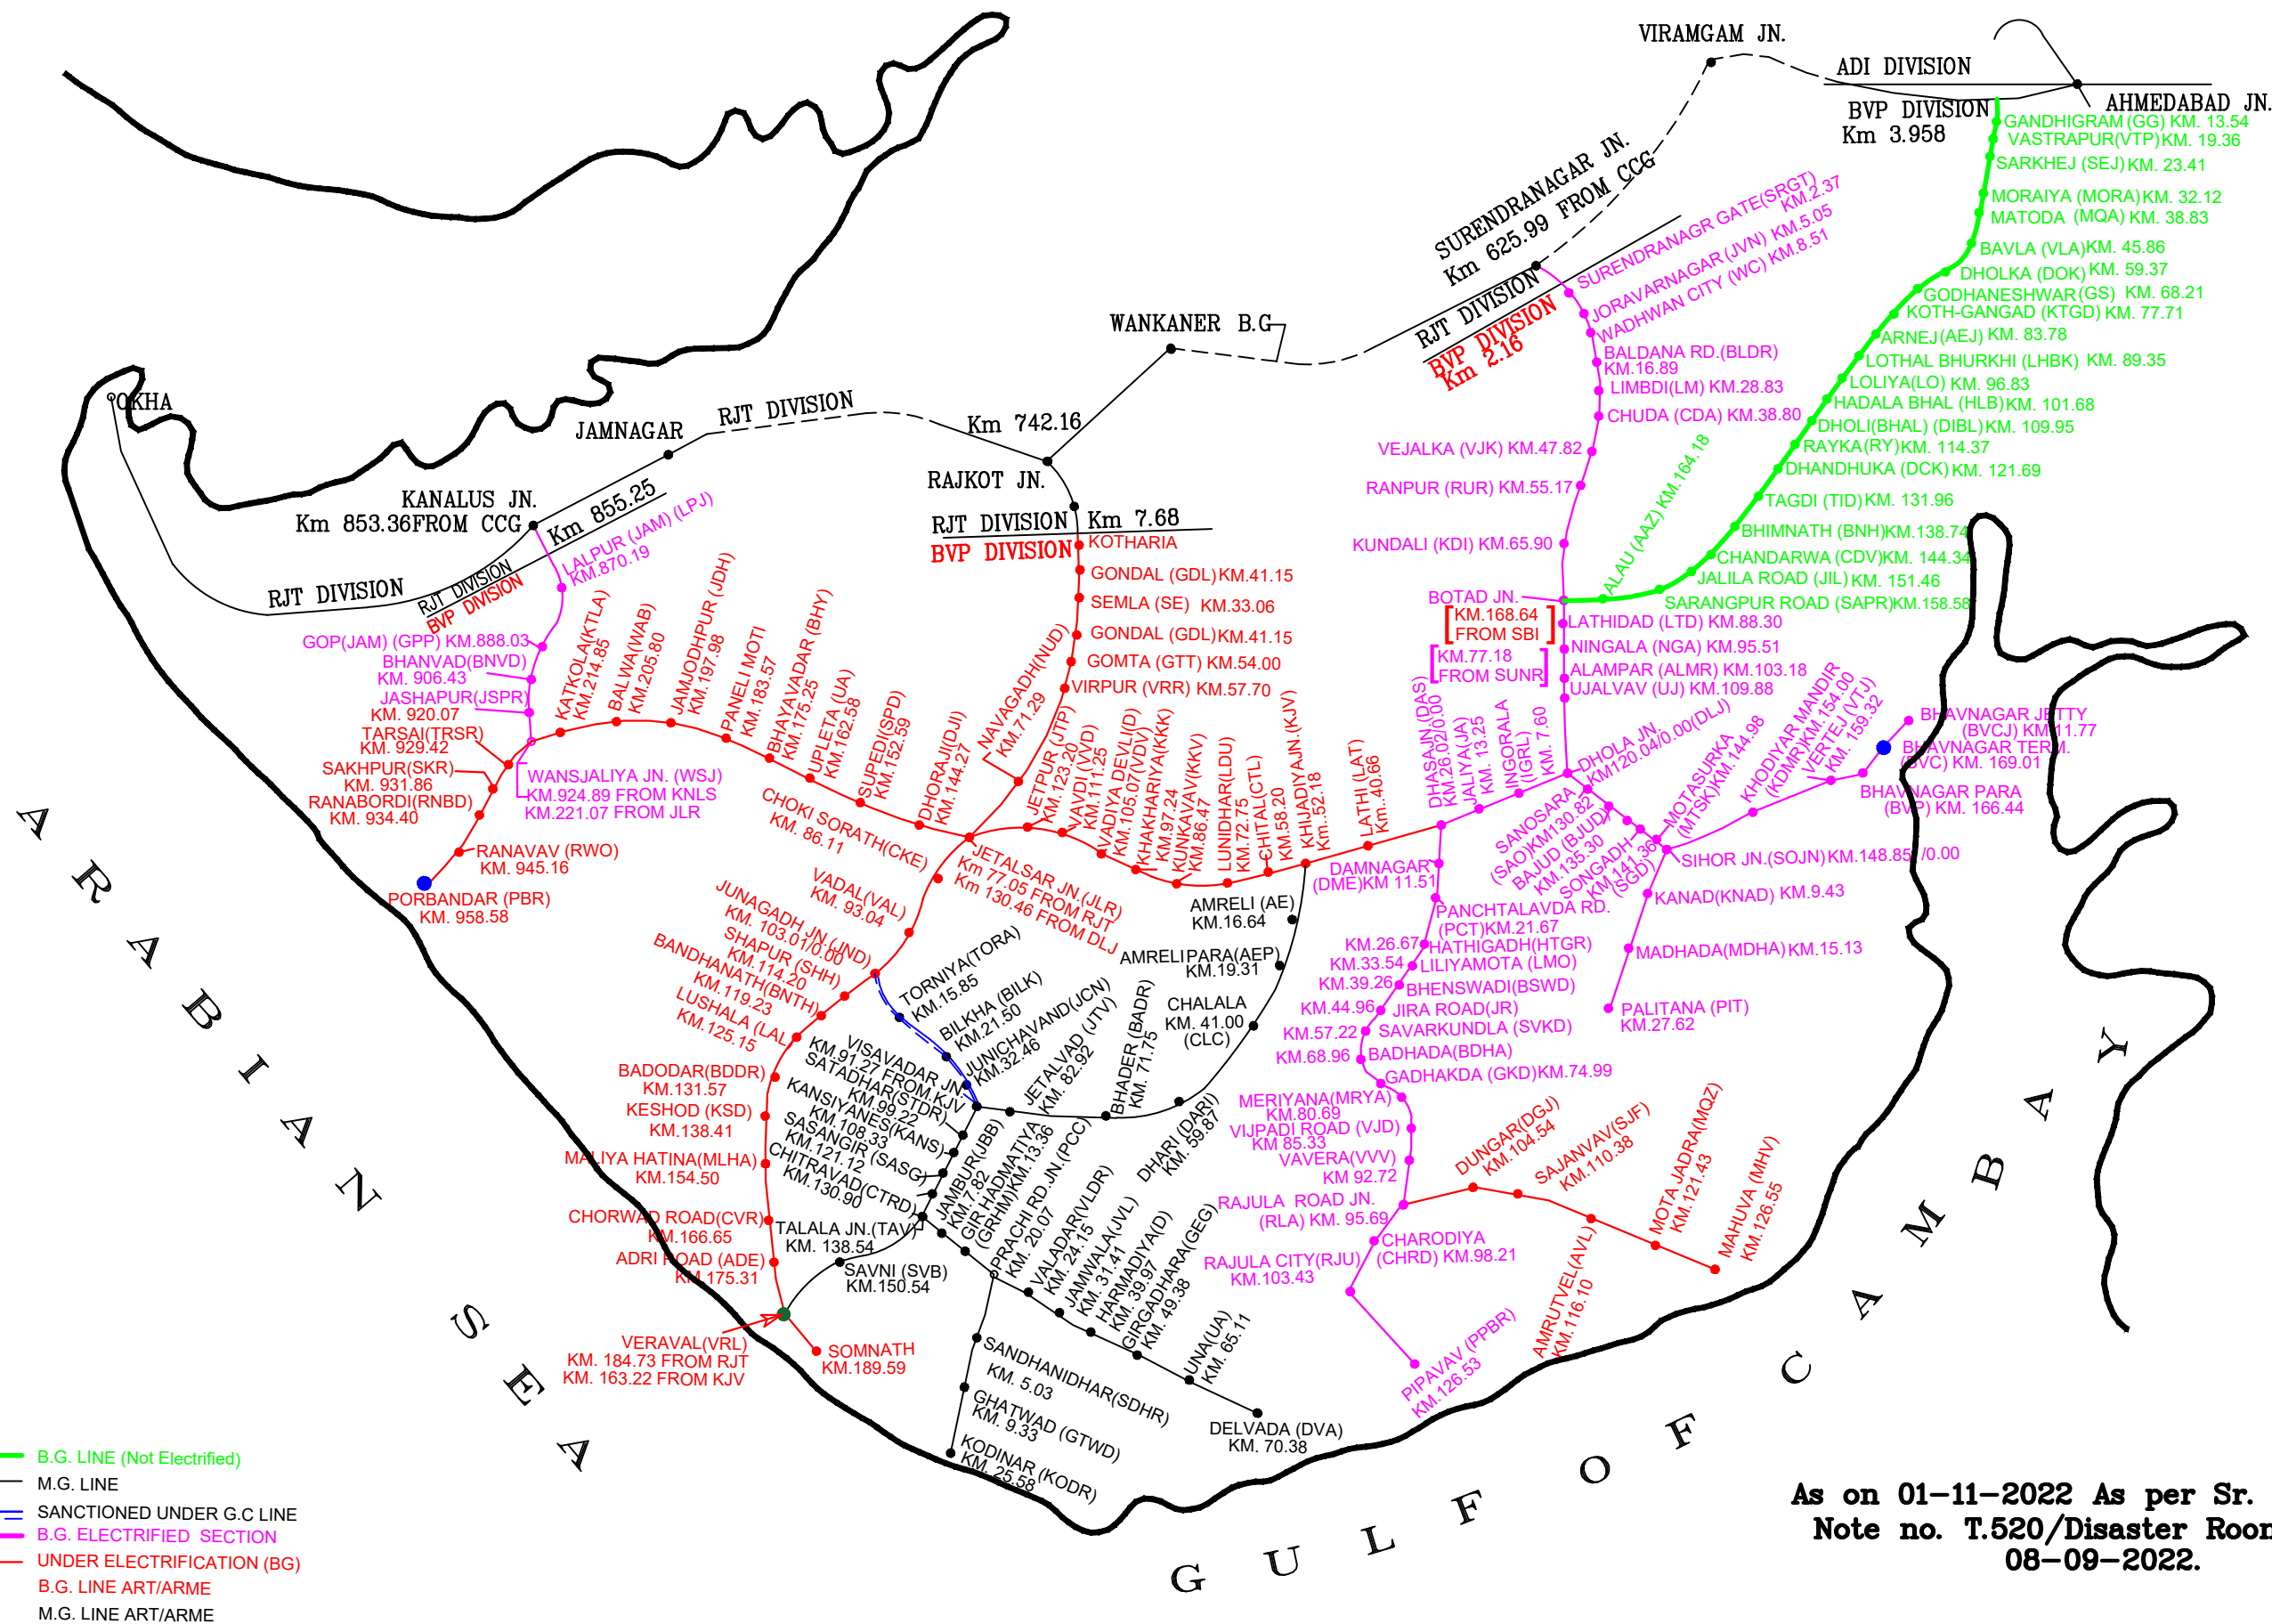

WESTERN RAILWAY BHAVNAGAR DIVISION SYSTEM MAP

**As on 01-11-2022 As per Sr. DOM-BVC
Note no. T.520/Disaster Room dated
08-09-2022.**